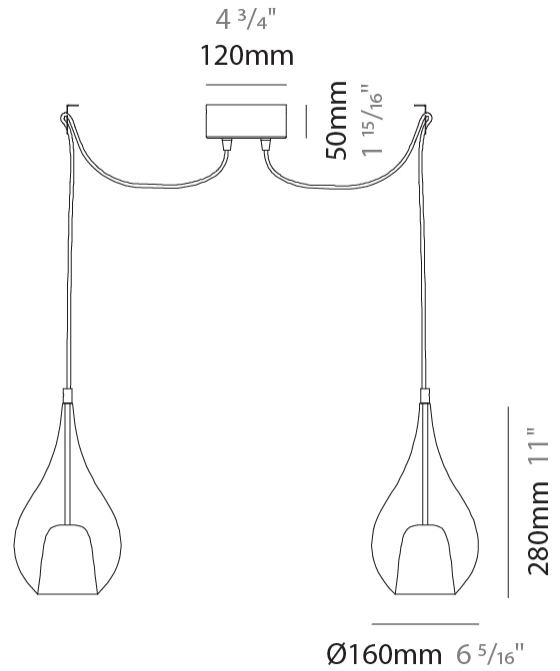

ZOE 2 LIGHT SWAG SUSPENSION

D141127- -

base number   Finish   Finish
Options   Options

1. To build a product code in our configurator select the specify button on the base model # product page
2. To build a manual product code on this datasheet choose from the options listed below in blue font and add the suffix to the base model #

GENERAL

Series: Zoe
Subseries: Zoe 2 Light Swag
Brand: Cangini & Tucci
Division: Design
Mounting Type: Suspension
Mounting Location: Ceiling
Subcategory: Pendant

PHYSICAL

Shape: Teardrop
Diameter (mm): 160
Diameter (in): 6 ⁵/₁₆
Height (mm): 280
Height (in): 11
Max. Overall Height (mm): 2280
Max. Overall Height (in): 89 ³/₄
Light Distribution: Omnidirectional
Weight (kg): 1.53
Weight (lbs): 3.37
Diffuser: Glass - Opal
Fixture Finish: [AMB](#) / [BLK](#) / [BRZ](#) / [GLD](#) / [GRN](#) / [PNK](#) / [RUB](#) / [SKB](#) / [SMK](#) / [TOB](#) / [TRA](#)
Holder Finish: [CHR](#) / [MWH](#) / [MBK](#) / [BCR](#)
Fixture Material: Glass / Metal
Cable Details: 2000mm cable

ELECTRICAL

Number of Lamps: 2
Lamp Type: LED Retrofit
Bulb Included: Bulb Not Included
Total Output Wattage (W): 10
Max. Wattage Per Lamp (W): 5
Lamp Base: G9
Input Voltage (V): 120

LED

OPTICAL

RATINGS AND CERTIFICATIONS

Certified By: Certified for North American Standards
IP rating: IP20