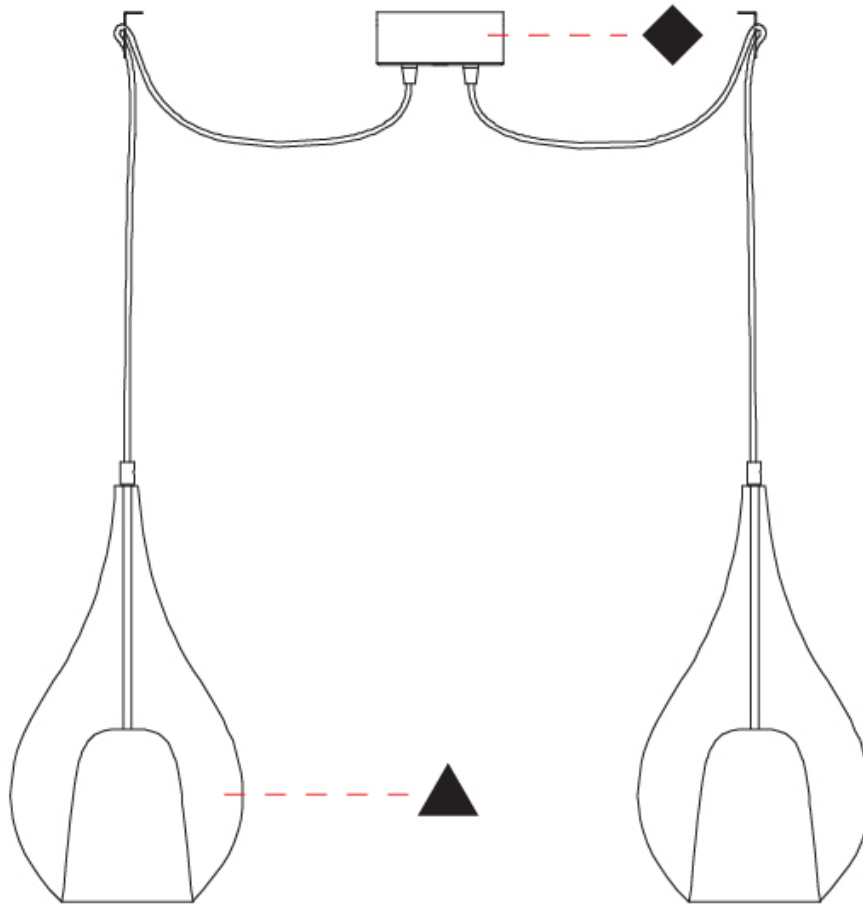

ZOE 2 LIGHT SWAG SUSPENSION

D141129-

PROJECT	_____
TYPE	_____
SPECIFIER	_____
QUANTITY	_____
DATE	_____

D