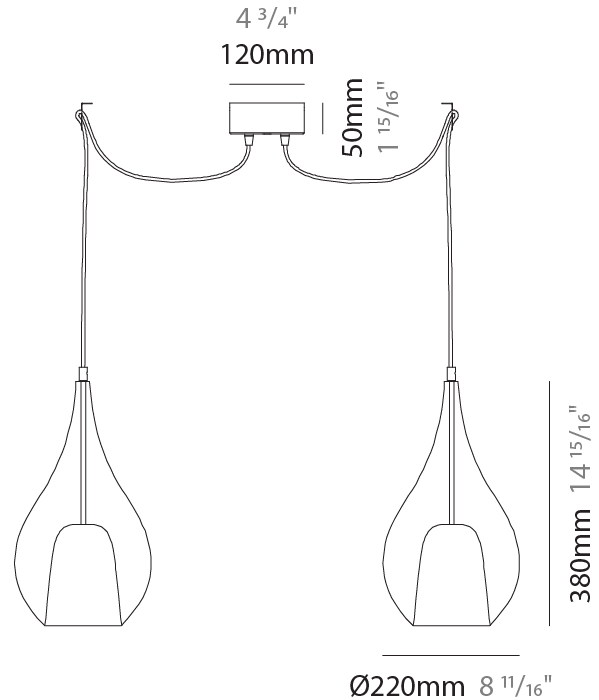

PROJECT	_____
TYPE	_____
SPECIFIER	_____
QUANTITY	_____
DATE	_____

ZOE 2 LIGHT SWAG SUSPENSION

D141129-

base number	Finish Options	Finish Options

1. To build a product code in our configurator select the specify button on the base model # product page
2. To build a manual product code on this datasheet choose from the options listed below in blue font and add the suffix to the base model #

GENERAL

Series: Zoe
Subseries: Zoe 2 Light Swag
Brand: Cangini & Tucci
Division: Design
Mounting Type: Suspension
Mounting Location: Ceiling
Subcategory: Pendant

PHYSICAL

Shape: Teardrop
Diameter (mm): 220
Diameter (in): 8 ¹¹/₁₆
Height (mm): 380
Height (in): 14 ¹⁵/₁₆
Max. Overall Height (mm): 2380
Max. Overall Height (in): 93 ¹¹/₁₆
Light Distribution: Omnidirectional
Weight (kg): 2.81
Weight (lbs): 6.19
Diffuser: Glass - Opal
Fixture Finish: AMB / BLK / BRZ / GLD / GRN / PNK / RUB / SKB / SMK / TOB / TRA
Holder Finish: CHR / MWH / MBK / BCR
Fixture Material: Glass / Metal
Cable Details: 2000mm cable

ELECTRICAL

Number of Lamps: 2
Lamp Type: LED Retrofit
Lamp Shape: A19
Bulb Included: Bulb Not Included
Total Output Wattage (W): 32
Max. Wattage Per Lamp (W): 16
Lamp Base: E26
Input Voltage (V): 120
Upon Request: 277Vac / GU24

LED

OPTICAL

RATINGS AND CERTIFICATIONS

Certified By: Certified for North American Standards
IP rating: IP20