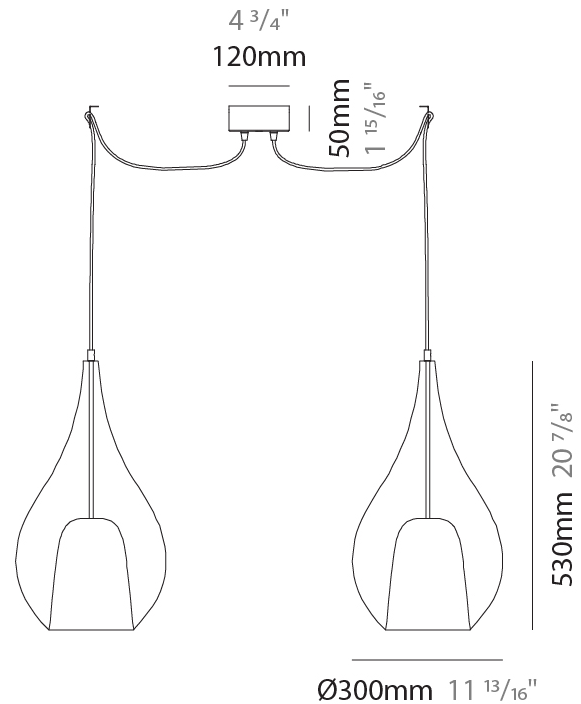

PROJECT	
TYPE	
SPECIFIER	
QUANTITY	
DATE	

ZOE 2 LIGHT SWAG SUSPENSION

D141130-

base number   Finish Options   Finish Options

1. To build a product code in our configurator select the specify button on the base model # product page
2. To build a manual product code on this datasheet choose from the options listed below in blue font and add the suffix to the base model #

GENERAL

Series: Zoe
Subseries: Zoe 2 Light Swag
Brand: Cangini & Tucci
Division: Design
Mounting Type: Suspension
Mounting Location: Ceiling
Subcategory: Pendant

PHYSICAL

Shape: Teardrop
Diameter (mm): 300
Diameter (in): 11 ¹³/₁₆
Height (mm): 530
Height (in): 20 ⁷/₈
Max. Overall Height (mm): 2530
Max. Overall Height (in): 99 ⁵/₈
Light Distribution: Omnidirectional
Weight (kg): 4.8
Weight (lbs): 10.58
Diffuser: Glass - Opal
Fixture Finish: [AMB](#) / [BLK](#) / [BRZ](#) / [GLD](#) / [GRN](#) / [PNK](#) / [RUB](#) / [SKB](#) / [SMK](#) / [TOB](#) / [TRA](#)
Holder Finish: [CHR](#) / [MWH](#) / [MBK](#) / [BCR](#)
Fixture Material: Glass / Metal
Cable Details: 2000mm cable

ELECTRICAL

Number of Lamps: 2
Lamp Type: LED Retrofit
Lamp Shape: A19
Bulb Included: Bulb Not Included
Total Output Wattage (W): 32
Max. Wattage Per Lamp (W): 16
Lamp Base: E26
Input Voltage (V): 120
Upon Request: 277Vac / GU24

LED

OPTICAL

RATINGS AND CERTIFICATIONS

Certified By: Certified for North American Standards
IP rating: IP20